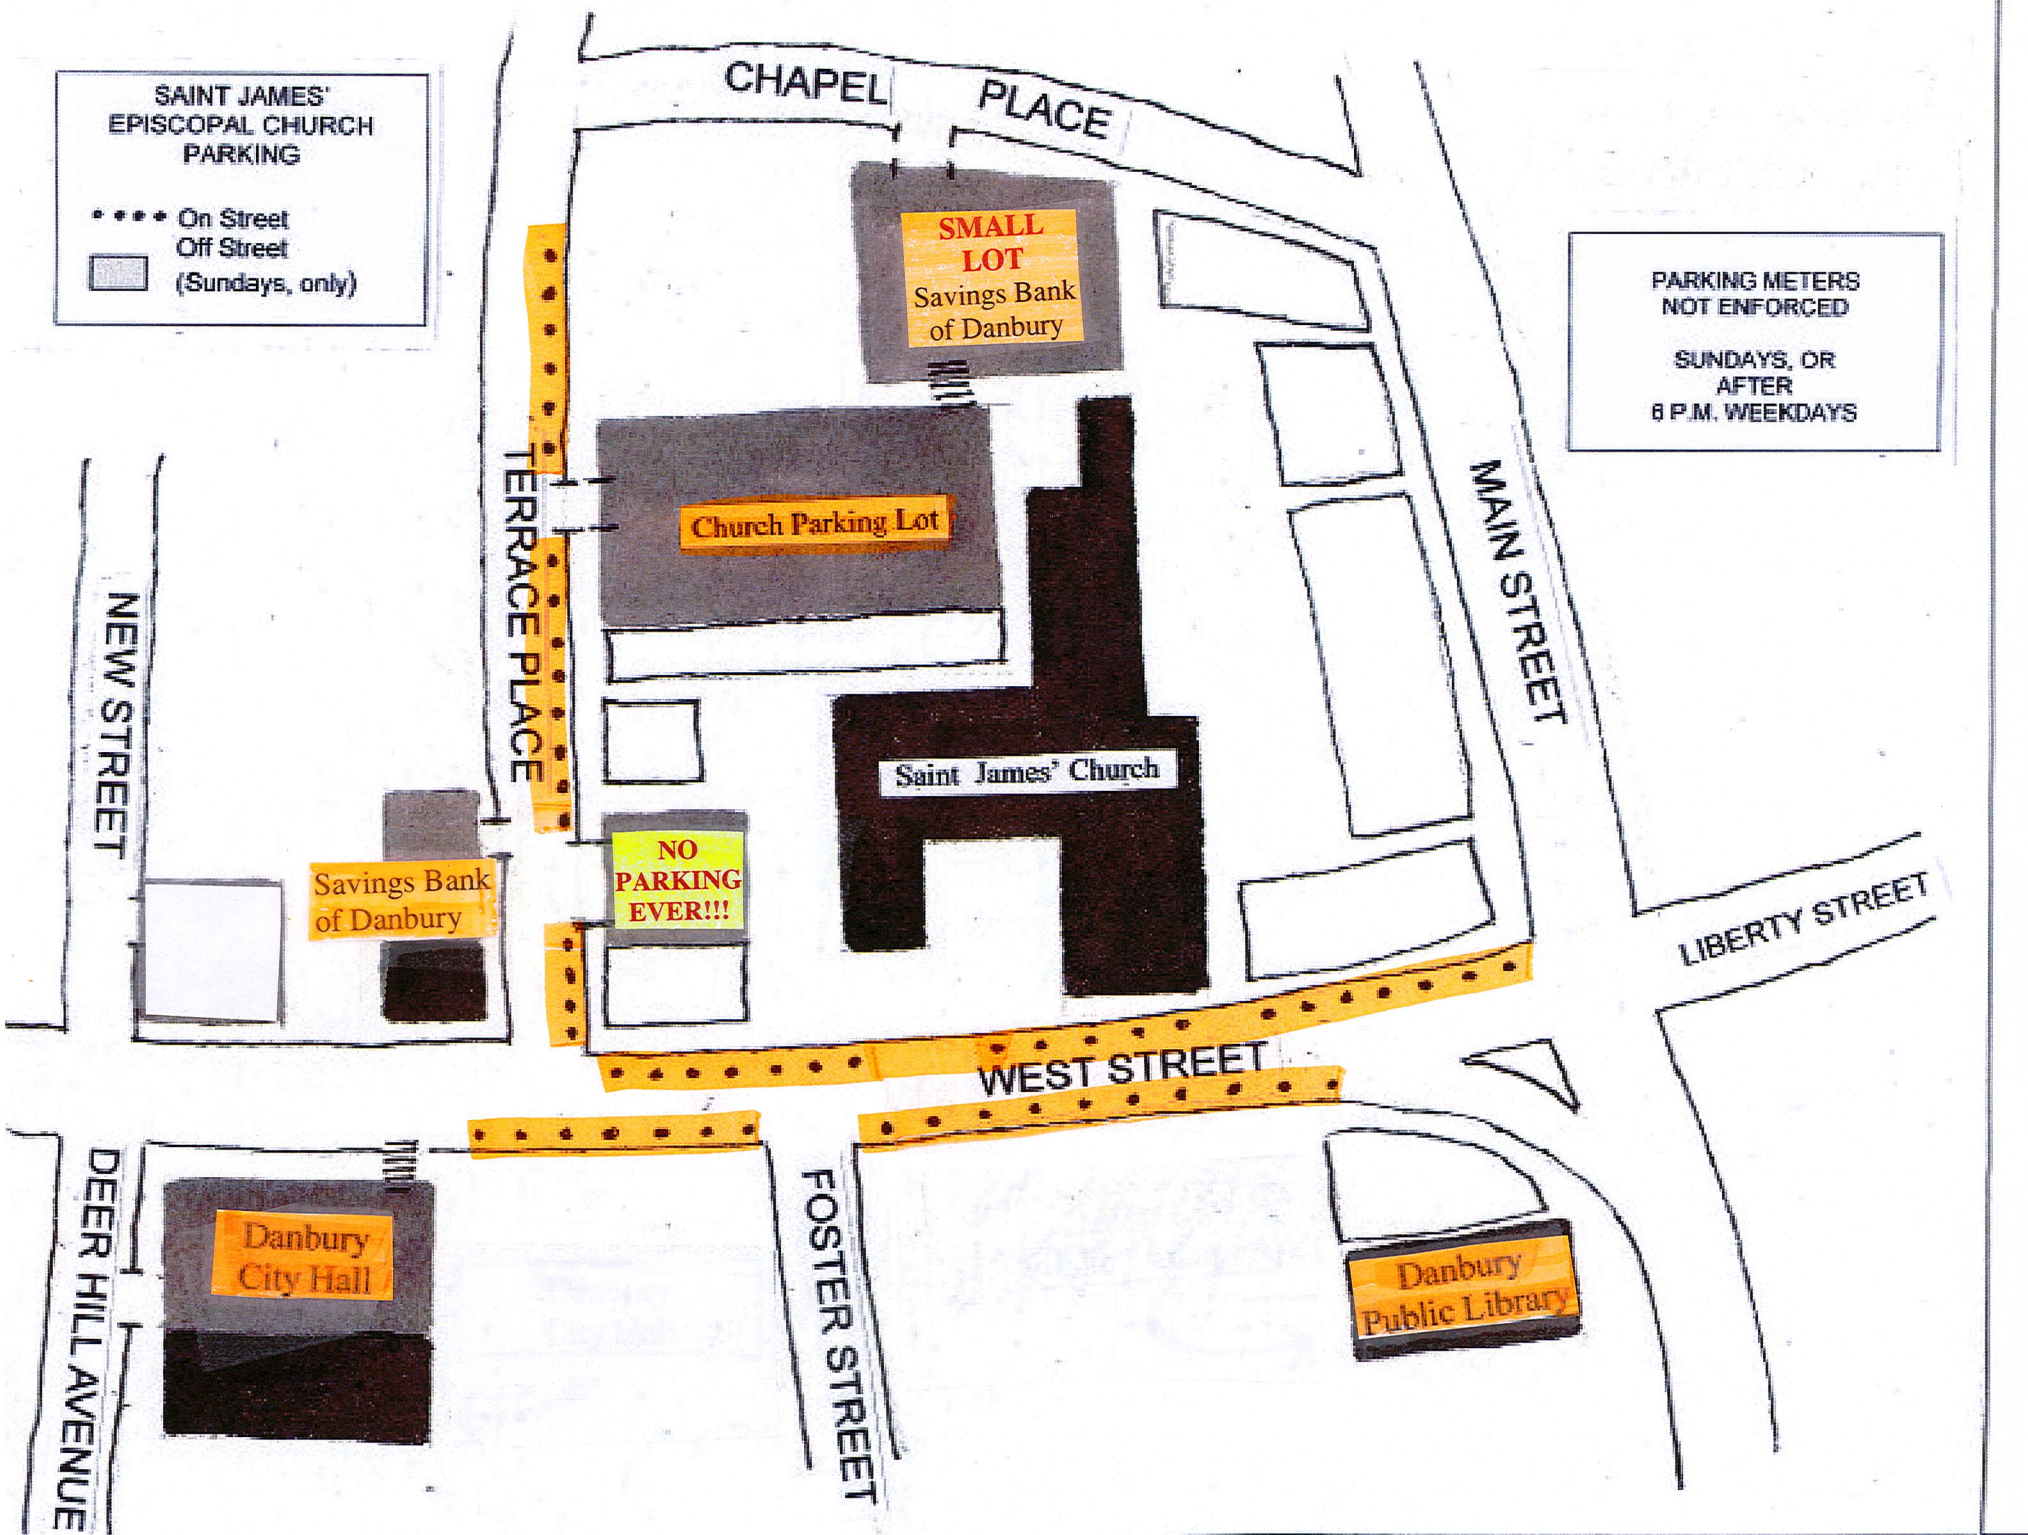

SAINT JAMES' EPISCOPAL CHURCH PARKING

- On Street
- Off Street (Sundays, only)

PARKING METERS NOT ENFORCED

SUNDAYS, OR AFTER 8 P.M. WEEKDAYS

CHAPEL PLACE

SMALL LOT
Savings Bank of Danbury

Church Parking Lot

Saint James' Church

Savings Bank of Danbury

NO PARKING EVER!!!

WEST STREET

Danbury City Hall

Danbury Public Library

NEW STREET

MAIN STREET

LIBERTY STREET

FOSTER STREET

DEER HILL AVENUE

TERRACE PLACE